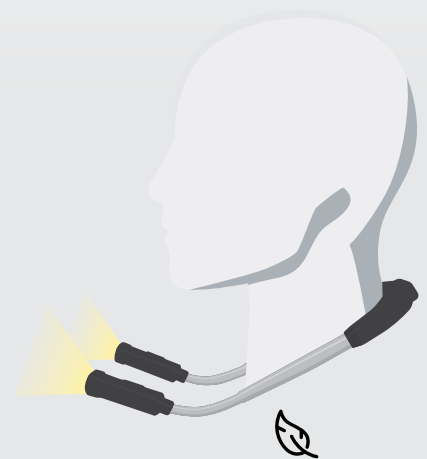

Hands-free collar torch 360L

Ref. 088559

The ideal accessory for carrying out inspections, the 360L collar torch is a rechargeable necklamp that keeps your hands free when you're working. Each arm has a switch which activates one or both LEDs.

FEATURES

- **2 lighting levels:** 360 or 180 lumens.
- **2 operating modes:** fixed mode (press) or dimmable mode (hold down) for each LED, for precise power adjustment.
- **Flexible arms** for 360° lighting.
- **Magnetic base** for use on the ground or overhead.
- Rechargeable lithium-ion battery, **up to 6 hours runtime.**
- Super strong: resists impacts (IK08)
- Charge indicator (●●●).
- Lightweight, comfortable neckband.
- USB-C charging cable included (1m).

Color temperature (kelvin)	600 → 6500 k
Lumen output (lumens) / runtime (hours)	360 lm / 3 h
	180 lm / 6 h
Battery capacity	3.7 V / 2200 mAh
Charging time	3.5 hours
Ingress protection	IP42
Impact protection	IK08
Weight	187 g

OPTIONAL ACCESSORIES

Lightweight: 187 g