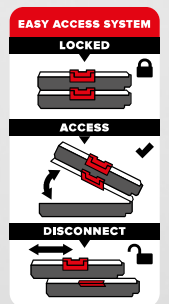

QBRICK® SYSTEM

PRO

L x W x H		
	450 358 79	mm
	395 242 45	mm
	6	l
	124	pcs./szt.