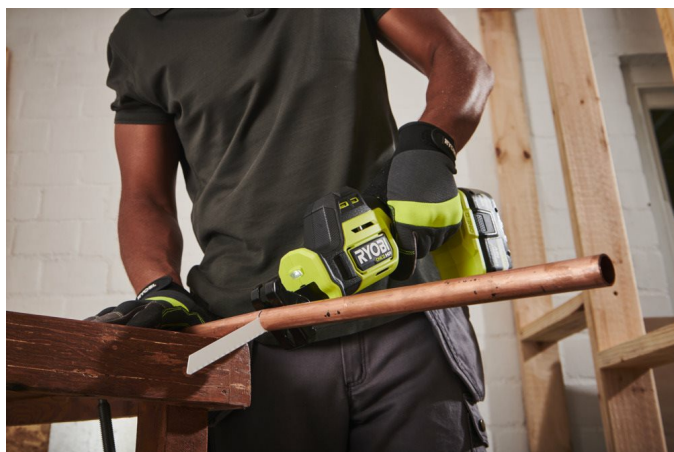

18V ONE+™ HP Compact Cordless Brushless Reciprocating Saw (Bare tool) RRS18C1-0

ONE+ HP BRUSHLESS 

- ONE+™ HP Compact Brushless Reciprocating Saw, ideal for cutting a variety of materials such as wood, metal and plastic
- Innovative energy dense motor delivers optimal power and our advanced electronics maximise runtime
- Powerful mechanism provides 23mm stroke length and 3200 strokes per minute for fast cuts
- Compact design provides ultimate portability and easy working overhead
- Tool less blade clamp for quick and easy blade changes
- Integrated LED light illuminates the work surface

Power	18V
Max. cutting capacity wood (mm)	90
No load stroke rate (spm)	0 - 3200
Stroke length (mm)	23
Weight with battery pack (EPTA) (kg)	2.1 (RB1820C)
Article Number	5133006503
Battery pack capacity (Ah)	-
Battery type	Li-ion
Charger included	No
Charging time (min)	No charger supplied
EAN Code	4892210234575
No. of batteries supplied	0
Sound power level (Lwa)(dB(A))	98.5
Sound power level uncertainty (dB(A))	3.0
Sound pressure level (Lpa)(dB(A))	87.5
Sound pressure level uncertainty (dB(A))	3.0
Standard equipment	1x wood blade
Supplied in	Over 75% recycled cardboard carton
Vibration cutting (m/s ²)	8.8
Vibration cutting boards uncertainty [m/s ²]	1.5
Vibration cutting wood [m/s ²]	9.9
Vibration cutting wood uncertainty [m/s ²]	1.5
Weight (without battery) (kg)	1.7